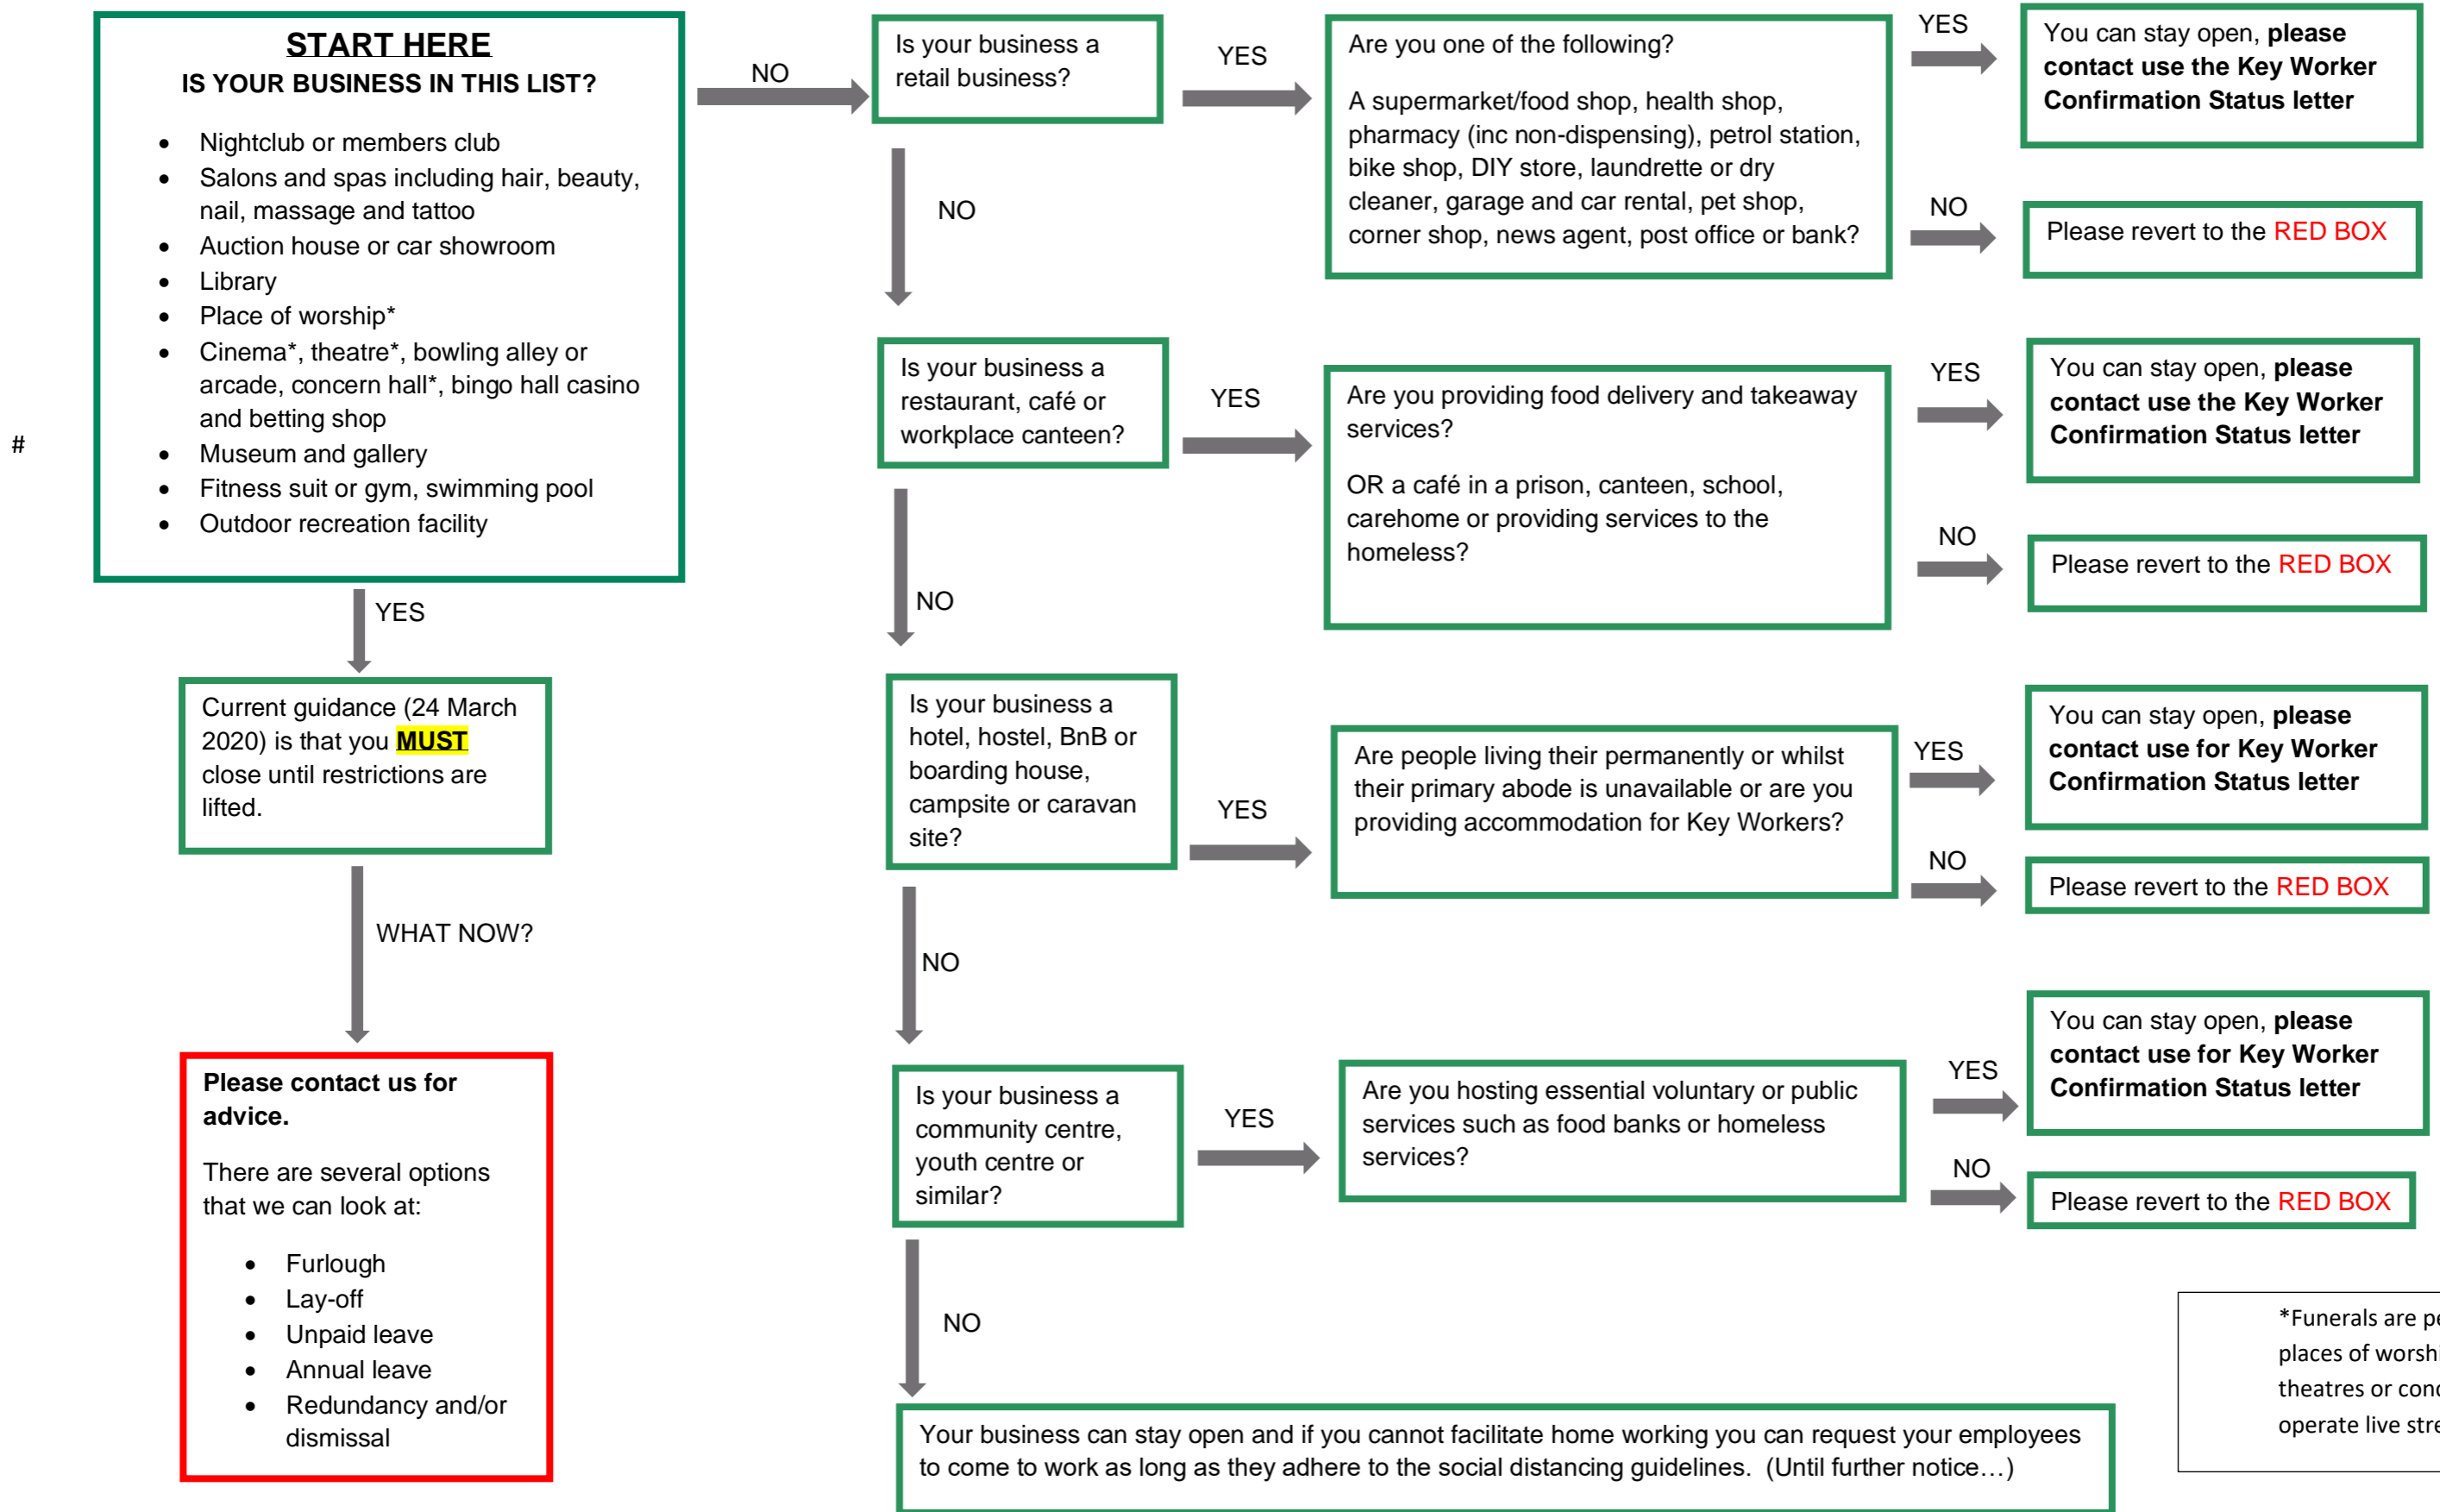

*Funerals are permitted in places of worships and cinema, theatres or concert halls can operate live streams.